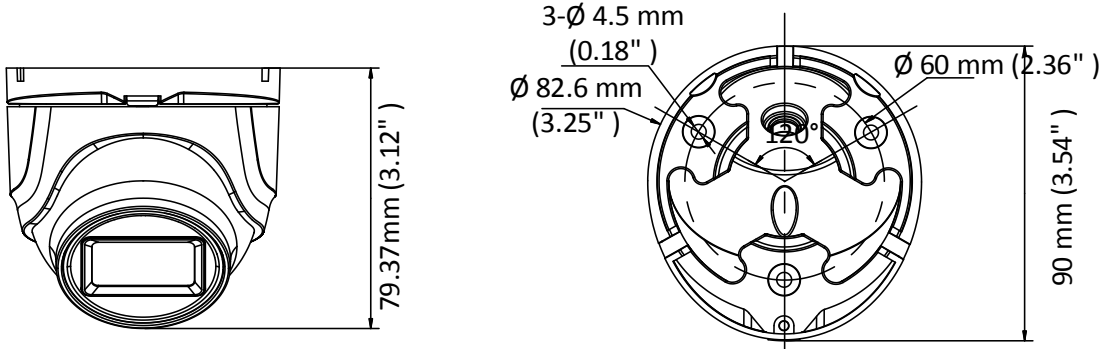

Order Models

DS-2CE76H8T-ITMF

Dimension