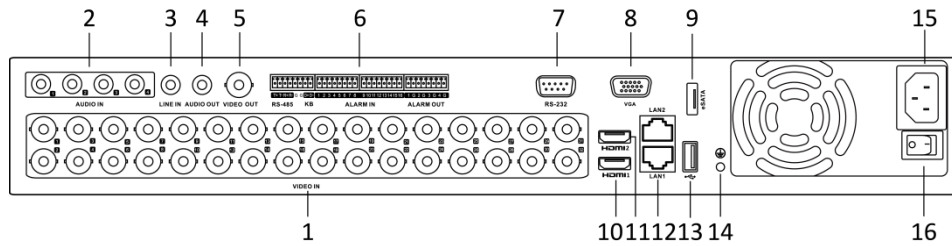

Physical Interfaces

NOTE The rear panel of DS-7324HUHI-K4 provides 24 video input interfaces.

Index	Description	Index	Description
1	VIDEO IN	9	eSATA Interface
2	AUDIO IN, RCA Connector	10	HDMI1 Interface
3	LINE IN	11	HDMI2 Interface
4	AUDIO OUT	12	LAN1 and LAN2 Network Interfaces
5	VIDEO OUT	13	USB Interface
6	RS-485 Serial Interface, Keyboard Interface, ALARM IN and ALARM OUT	14	GND
7	RS-232 Serial Interface	15	100 to 240 VAC Power Input
8	VGA Interface	16	Power Switch

Available Models

DS-7324HUHI-K4, DS-7332HUHI-K4

Distributed by

Headquarters

No.555 Qianmo Road, Binjiang District, Hangzhou 310051, China
T +86-571-8807-5998
overseasbusiness@hikvision.com

Hikvision USA
T +1-909-895-0400
sales.usa@hikvision.com

Hikvision Australia
T +61-2-8599-4233
salesau@hikvision.com

Hikvision India
T +91-22-28469900
sales@pramahikvision.com

Hikvision Canada
T +1-866-200-6690
sales.canada@hikvision.com

Hikvision Thailand
T +662-275-9949
sales.thailand@hikvision.com

Hikvision Europe
T +31-23-5542770
sales.eu@hikvision.com

Hikvision Italy
T +39-0438-6902
info.it@hikvision.com

Hikvision Brazil
T +55 11 3318-0050
Latam.support@hikvision.com

Hikvision Turkey
T +90 (216)521 7070- 7074
sales.tr@hikvision.com

Hikvision Malaysia
T +601-7652-2413
sales.my@hikvision.com

Hikvision UK & Ireland
T +01628-902140
sales.uk@hikvision.com

Hikvision South Africa
Tel: +27 (10) 0351172
sale.africa@hikvision.com

Hikvision France
T +33(0)1-85-330-450
info.fr@hikvision.com

Hikvision Kazakhstan
T +7-727-9730667
nikia.panfilov@hikvision.ru

Hikvision Vietnam
T +84-974270888
sales.vt@hikvision.com

Hikvision UAE
T +971-4-4432090
salesme@hikvision.com

Hikvision Singapore
T +65-6684-4718
sg@hikvision.com

Hikvision Spain
T +34-91-737-16-55
info.es@hikvision.com

Hikvision Tashkent
T +99-87-1238-9438
uzb@hikvision.ru

Hikvision Hong Kong
T +852-2151-1761
info.hk@hikvision.com

Hikvision Russia
T +7-495-669-67-99
sateru@hikvision.com

Hikvision Korea
T +82-(0)31-731-8817
sales.korea@hikvision.com

Hikvision Poland
T +48-22-460-01-50
info.pl@hikvision.com

Hikvision Indonesia
T +62-21-2933759
Sales.Indonesia@hikvision.com

Hikvision Colombia
sales.colombia@hikvision.com