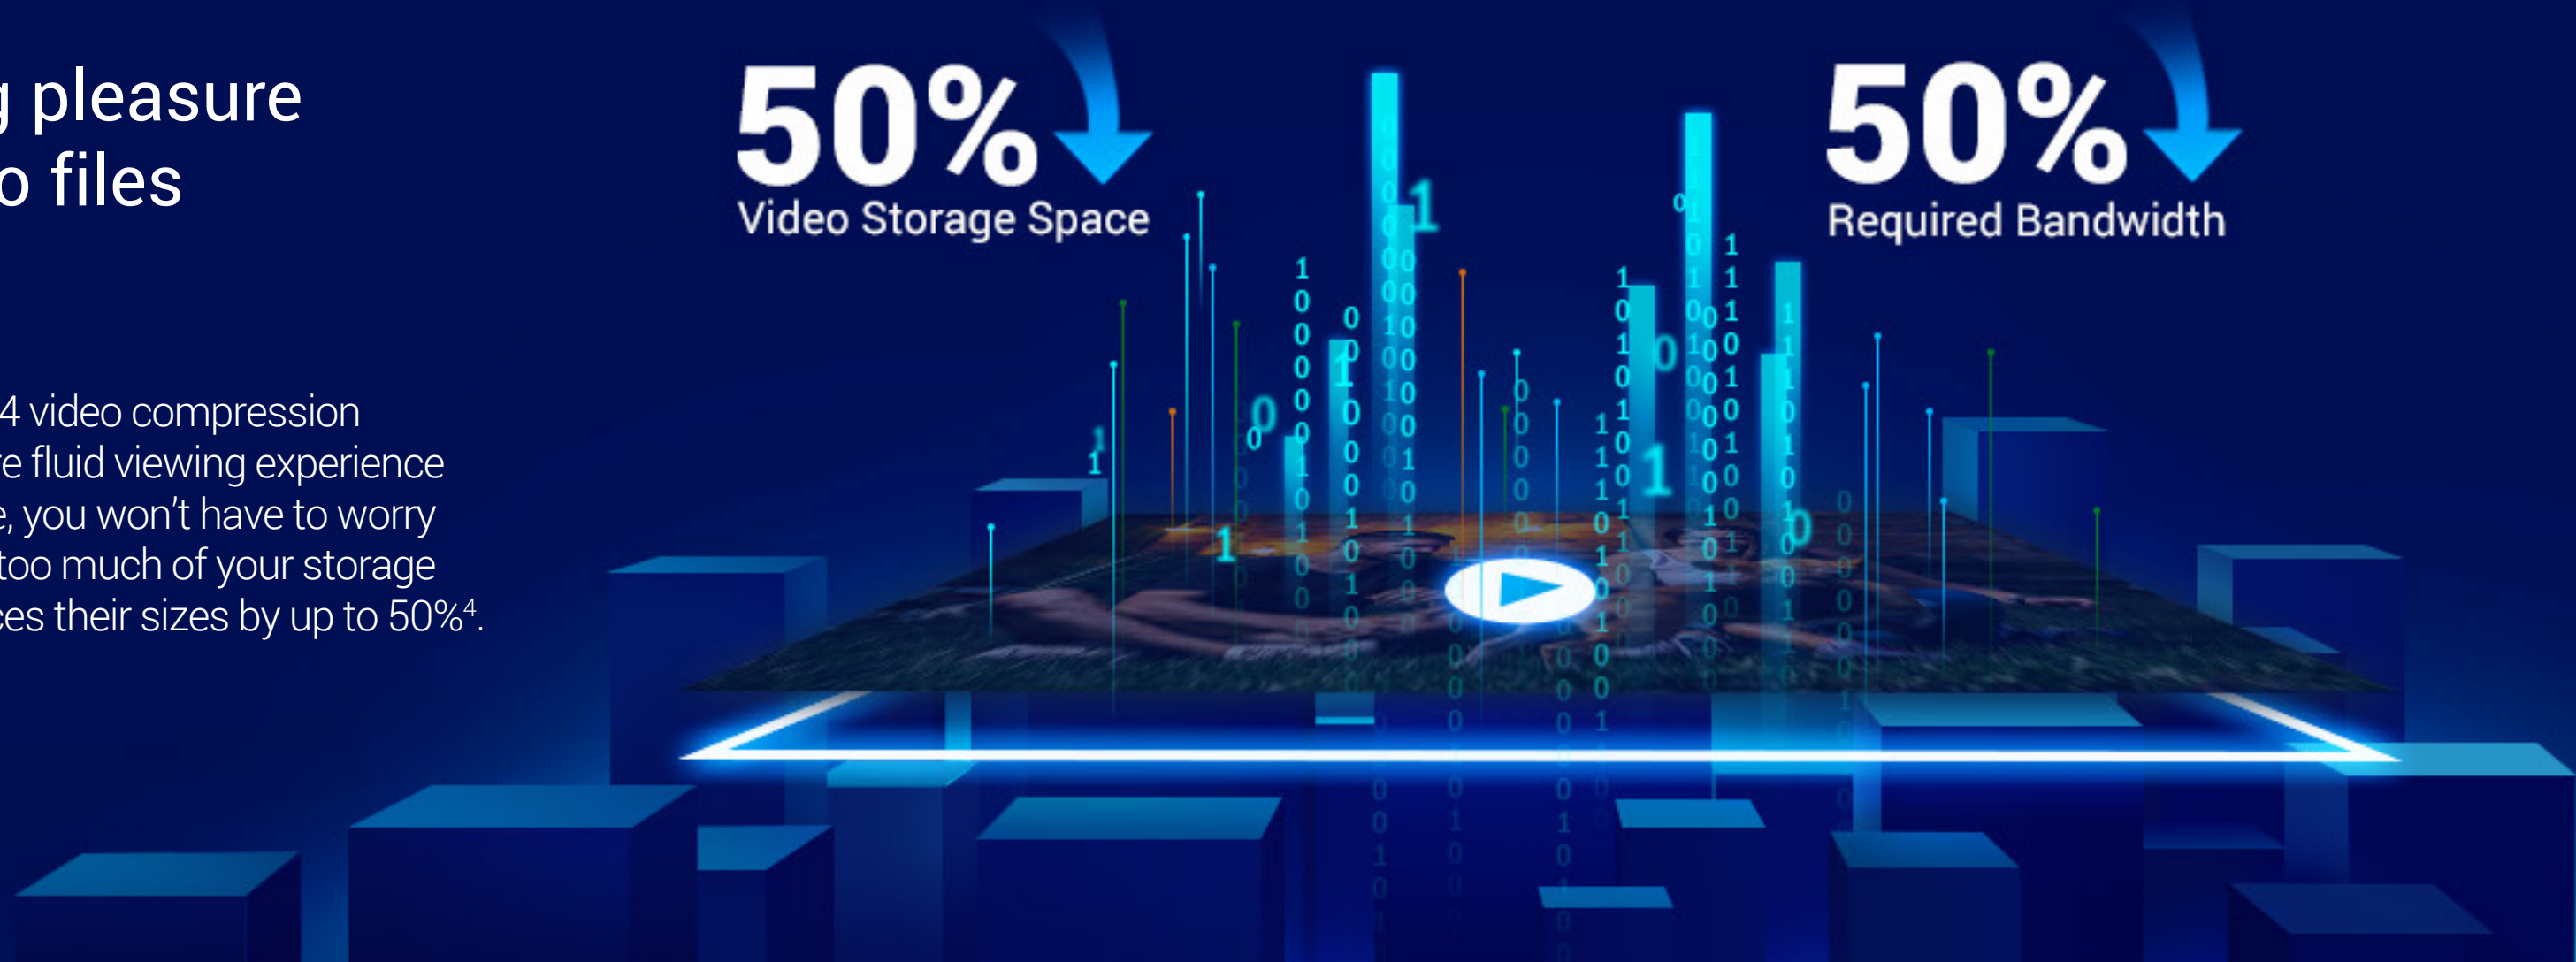

Enhanced viewing pleasure with smaller video files

Compared to the prevailing H.264 video compression technology, H.265 creates a more fluid viewing experience with recorded videos. Meanwhile, you won't have to worry about large video files taking up too much of your storage space – H.265 technology reduces their sizes by up to 50%⁴.

50% ↓
Video Storage Space

50% ↓
Required Bandwidth