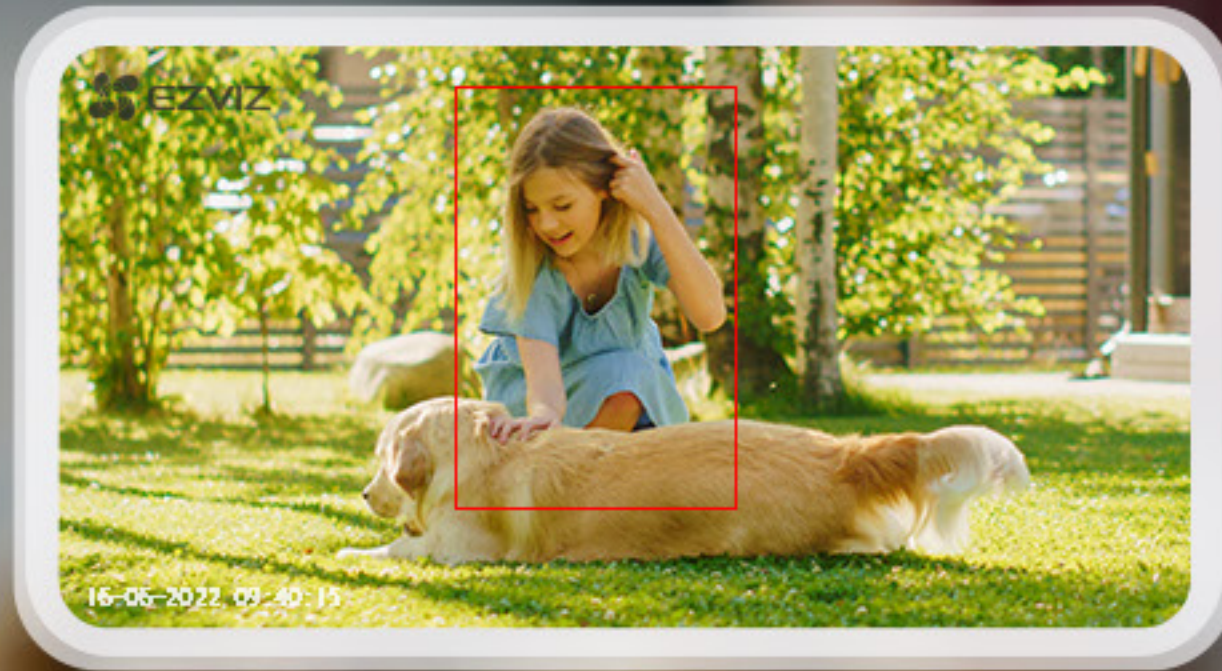

Active Defense with Strobe Light

Smart Integration with Google Assistant, Amazon Alexa & IFTTT

Supports MicroSD Card¹ (Up to 512 GB)

Supports EZVIZ CloudPlay Storage²

Vivid colors through day and night

The H3c Color camera is made to capture every moment vividly. It renders crisp images in 1080p resolution, and can record colorful details even at night, thanks to the two built-in spotlights.

Day Vision

Color Night Vision

See far enough, even in total darkness

The camera makes sure that no one can easily sneak in under the cover of darkness. The H3c Color renders color night vision up to 15 meters and infrared black-and-white vision up to 30 meters.

AI algorithm for alerts that matter

The camera's onboard AI algorithm helps distinguish and detect moving people in particular, so as to reduce insignificant alerts caused by falling leaves or flying insects. You will receive smarter notifications that matter to you.