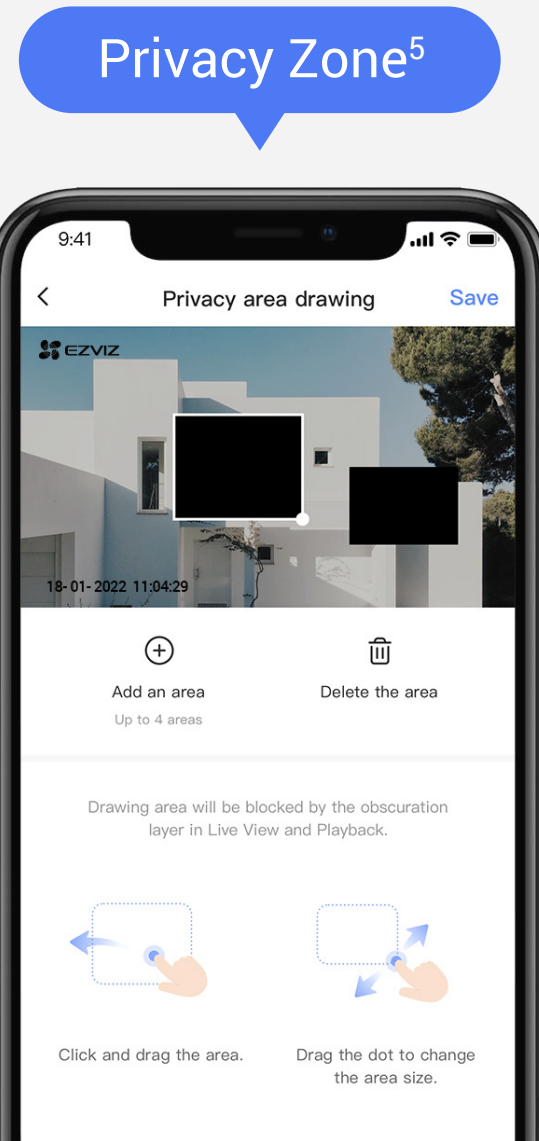

TLS
Data Transmission
Encryption

AES-128
Data Encryption

- 1 A local storage card must be purchased separately.
- 2 Cloud storage service is only available in certain markets. Please verify the availability before making any purchase.
- 3 The spotlights will not flash when the color night vision mode is enabled.
- 4 Data from EZVIZ Lab's test results under standard conditions. The video compression efficiency will vary with the frequency and complexity of the activity captured, as well as other environmental factors.
- 5 Users can draw in rectangles to customize up to 4 privacy zones.