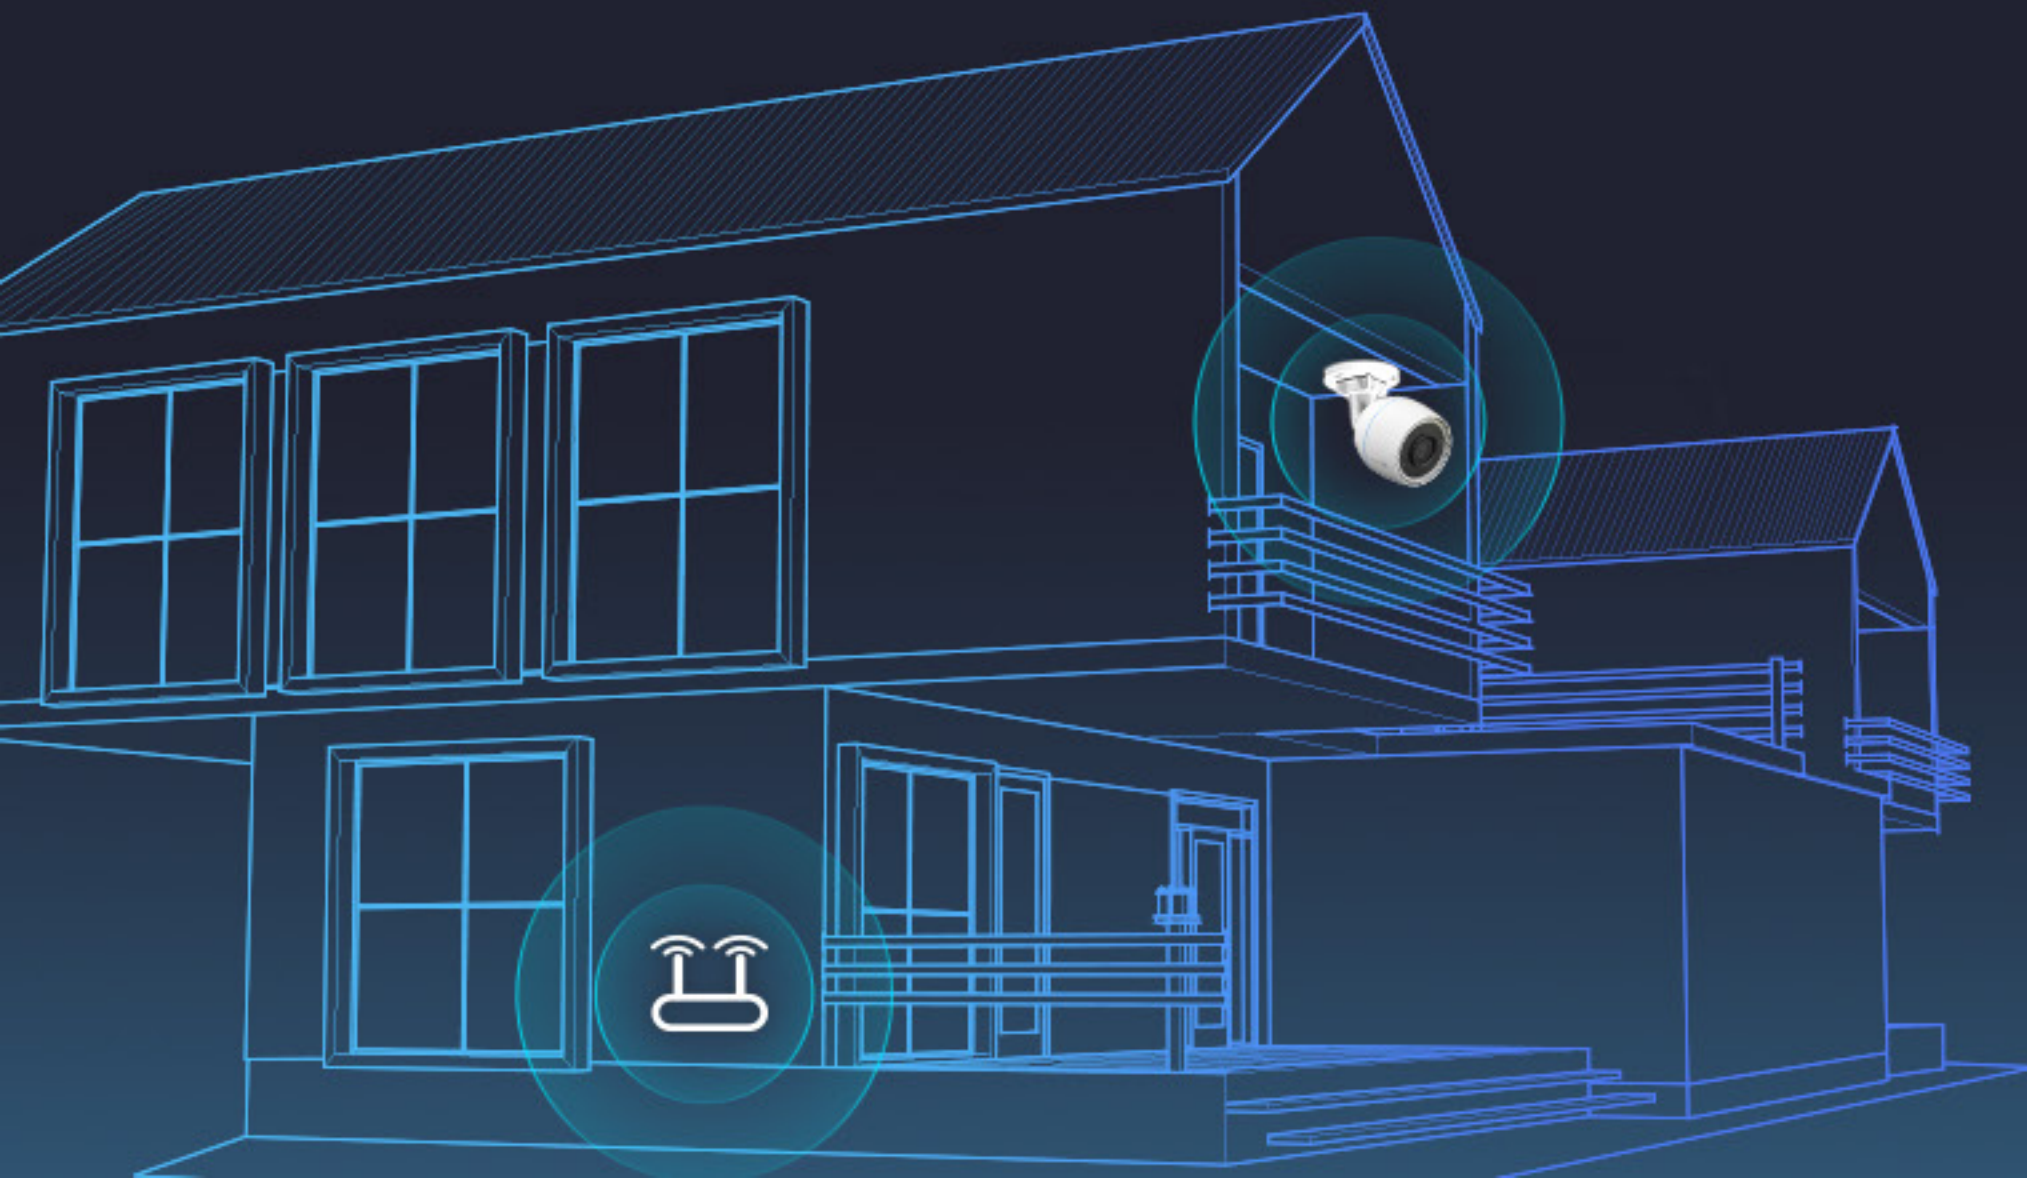

H3c Color

Wi-Fi Smart Home Camera

Simply smart protection for everyone

Look no further than the H3c Color if you're seeking a smart camera that packs all the essential features to make your money well spent. This camera is reliable in all major aspects, featuring color night vision, IP67 weatherproof enclosure, AI-powered human shape detection and large local storage capacity. From day to night, the H3c Color can get your home well protected.

AI algorithm for alerts that matter

The camera's onboard AI algorithm helps distinguish and detect moving people in particular, so as to reduce insignificant alerts caused by falling leaves or flying insects. You will receive smarter notifications that matter to you.

Protection lasts, even in harsh weathers

Thanks to its well-built camera body, the H3c Color is IP67-rated to withstand even the toughest weather conditions – whether it's rainy, stormy or snowy.

Elegant design with reliable Wi-Fi connection

Compact in design to go under the eaves or on the outer wall, the H3c Color is equipped with high-performance, built-in dual antennas to ensure stable, strong camera connection.

A vigilant guard who works around the clock