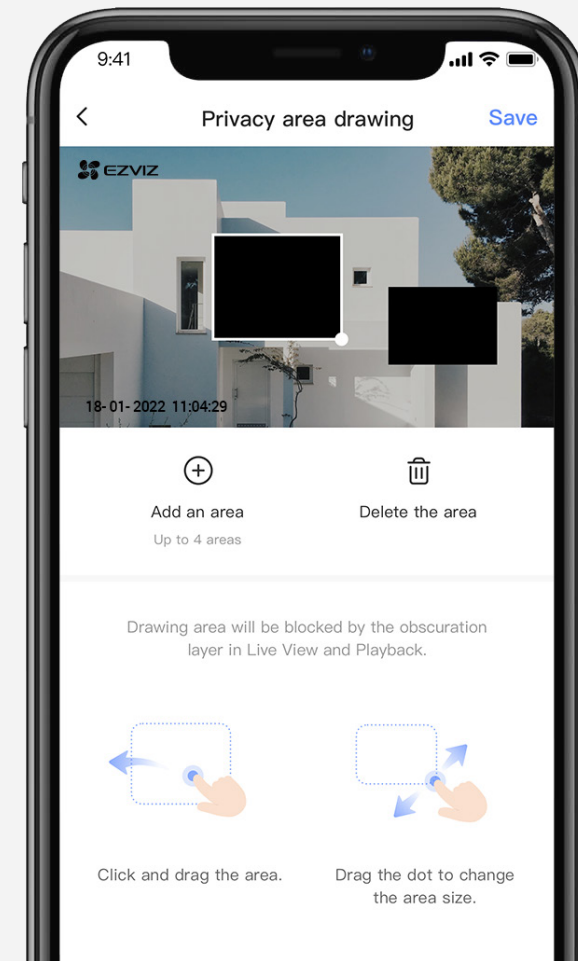

EZVIZ has been awarded by DNV for **information security** (ISO/IEC 27001:2013), **personal data protection** (ISO/IEC 27701:2019), **cloud security** (CSA STAR) and more.

Privacy Zone⁴